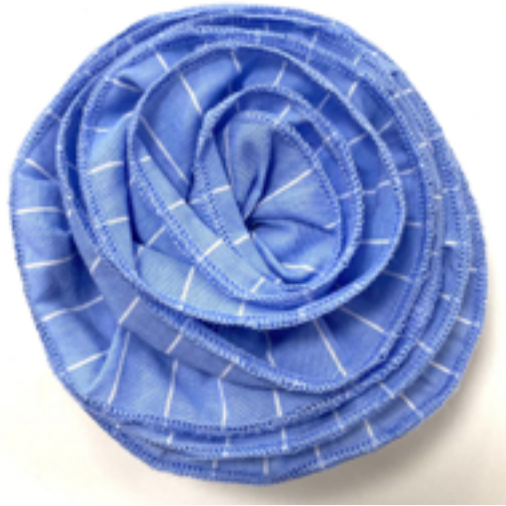

FWD8203
SPILLA FLOREALE IN TESSUTO -
FABRIC FLORAL BROOCH
TU / ONE SIZE

VAR 102 SKY BLUE/BIANCO